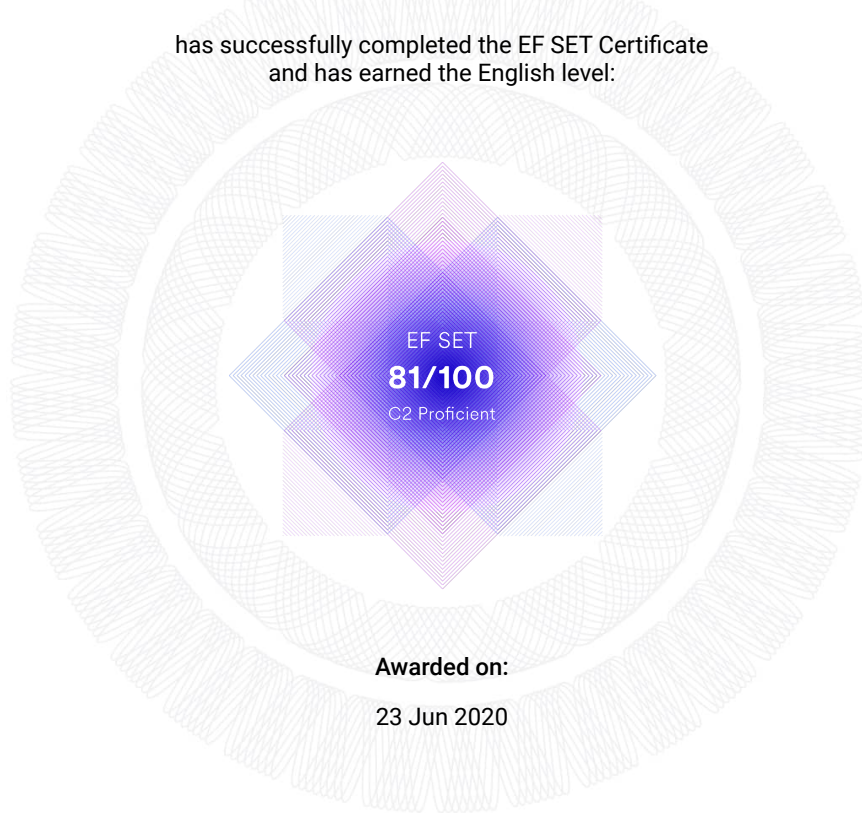

This is to certify that

Túlio Translations

has successfully completed the EF SET Certificate
and has earned the English level:

Awarded on:

23 Jun 2020

Understanding the results

EF SET	1-30	31-40	41-50	51-60	61-70	71-100
CEFR	A1 Beginner	A2 Elementary	B1 Intermediate	B2 Upper Intermediate	C1 Advanced	C2 Proficient

Your level of English is **81/100** on the EF SET score scale and **C2 Proficient** according to the Common European Framework of Reference (CEFR). This score is calculated as an average of your reading and listening scores